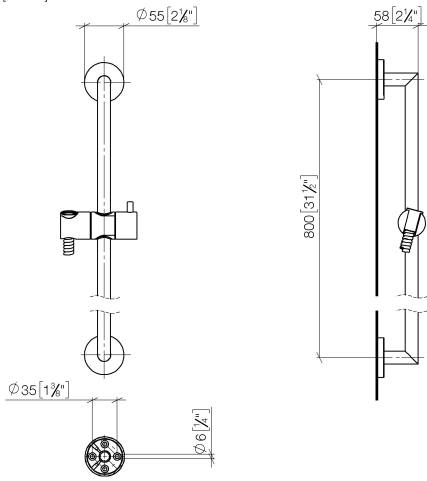

EDITION PRO Shower set - Chrome

26 413 626

- slide bar
- Pipe diameter 18 mm
- gauge 800 mm
- metal shower hose 1750mm with integrated anti-twist protection
- shower hose connector 3/8"

This article does not include a hand shower!

	Chrome	26 413 626-00
	Matte Black	26 413 626-33
	Brushed Chrome	26 413 626-93

EDITION PRO Shower set - Chrome

26 413 626

mm [inches]

Certificates

WRAS_2009061.

EDITION PRO Shower set - Chrome

26 413 626

Spare parts list

No.	Item Number	Name	Quantity used	Delivery time
1	05 17 62 500 00 90	fixing set	2	2
2	90 14 10 032 00 90	seal	2	2
3	08 27 62 500-00	rosette	2	10
4	05 28 22 590 01-00	bar	1	10
5	12 580 970-00	Slide unit - Chrome	1	10
6	28 322 970-00	Metal shower hose 1/2" x 3/8" x 1750 mm - Chrome	1	2