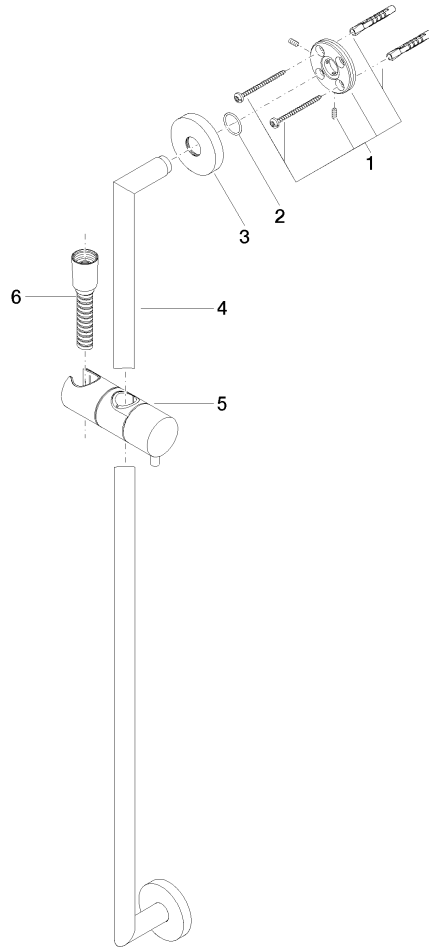

EDITION PRO Shower set - Chrome

26 413 626

- slide bar
- Pipe diameter 18 mm
- gauge 800 mm
- metal shower hose 1750mm with integrated anti-twist protection
- shower hose connector 3/8"

This article does not include a hand shower!

	Chrome	26 413 626-00
	Matte Black	26 413 626-33
	Brushed Chrome	26 413 626-93

EDITION PRO Shower set - Chrome

26 413 626

mm [inches]

Certificates

WRAS_2009061.

EDITION PRO Shower set - Chrome

26 413 626

Spare parts list

No.	Item Number	Name	Quantity used	Delivery time
1	05 17 62 500 00 90	fixing set	2	2
2	90 14 10 032 00 90	seal	2	2
3	08 27 62 500-00	rosette	2	10
4	05 28 22 590 01-00	bar	1	10
5	12 580 970-00	Slide unit - Chrome	1	10
6	28 322 970-00	Metal shower hose 1/2" x 3/8" x 1750 mm - Chrome	1	2